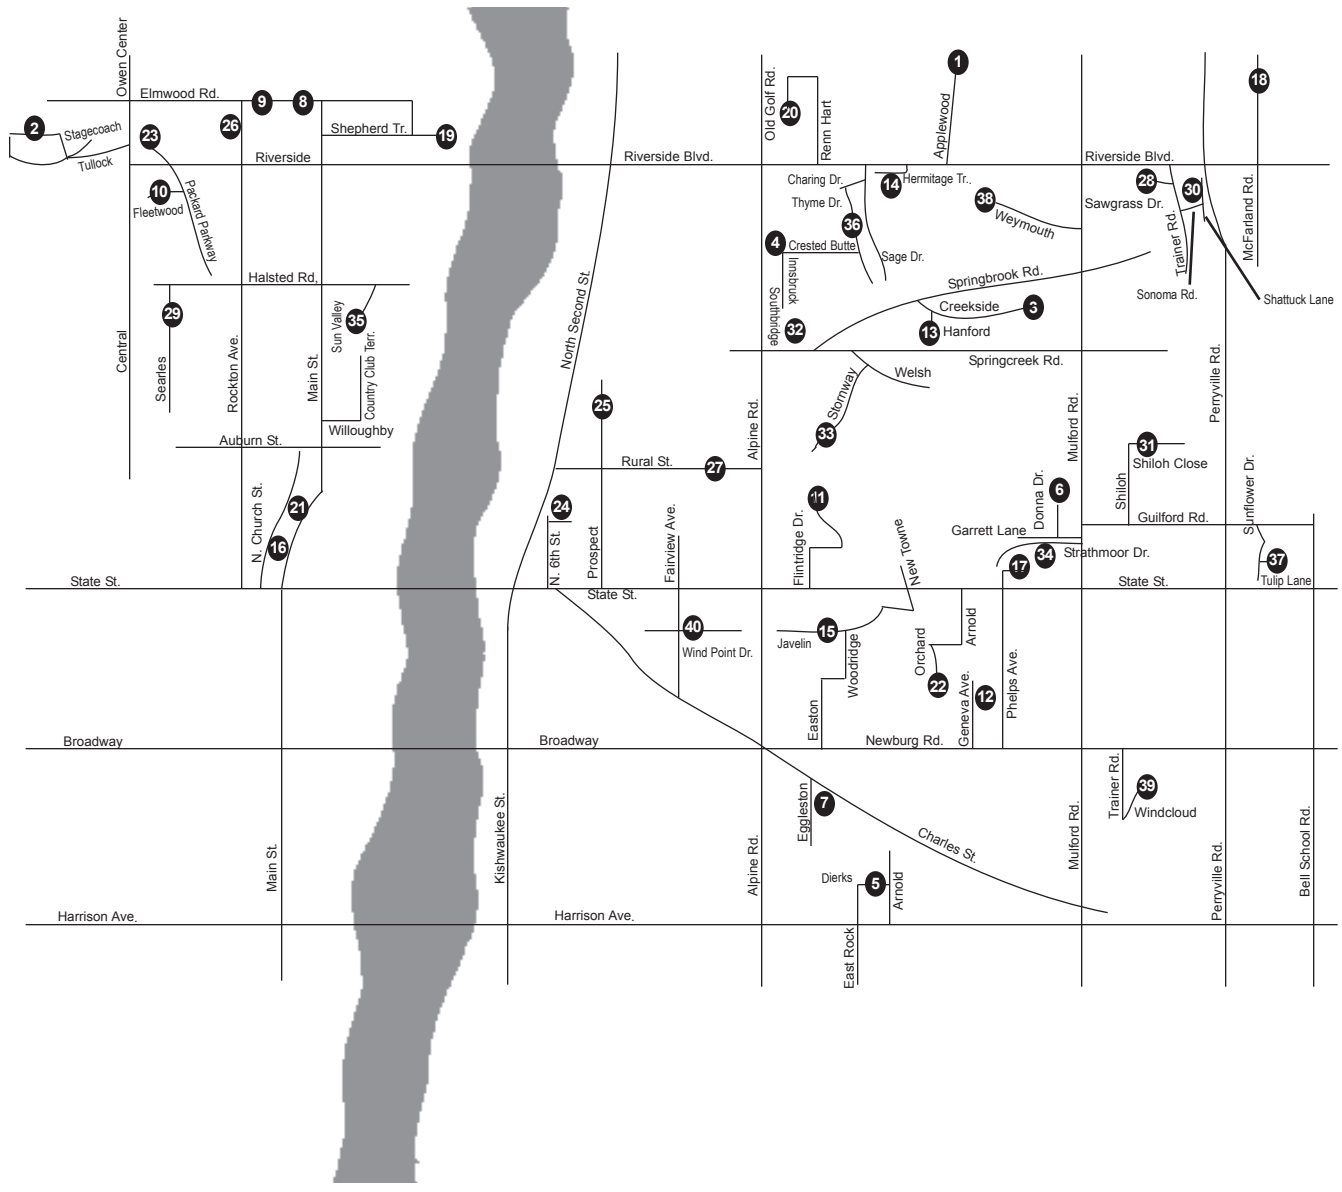

# MILESTONE FACILITY ADDRESSES

1. Applewood	4069 Applewood Lane	Loves Park
2. Black Oak Trail	4657 Black Oak Trail	Rockford
3. Creekside	5928 Creekside Lane	Rockford
4. Crested Butte	4618 Crested Butte	Rockford
5. Dierks	5335 Dierks Drive	Rockford
6. Donna Drive	631 Donna Drive	Rockford
7. Eggleston	2025 Eggleston Rd.	Rockford
8. Elmwood East	2642 Elmwood Road	Rockford
9. Elmwood Heights	2662 Elmwood Road	Rockford
10. Fleetwood	3609 Fleetwood Drive	Rockford
11. Flintridge	249 Flintridge Drive	Rockford
12. Geneva	1307 Geneva Avenue	Rockford
13. Hanford	2905 Hanford Drive	Rockford
14. Hermitage	5142 Hermitage Trail	Rockford
15. Javelin II	4815 Javelin Drive	Rockford
16. Milestone CILA	315 North Church St.	Rockford
17. Milestone Dental Clinic	275 North Phelps Ave.	Rockford
18. Milestone Industries	4060 McFarland Road	Rockford
19. Milestone Training Center	4504 Shepherd Trail	Rockford
20. Old Golf Road	4126 Old Golf Road	Loves Park
21. Olesen Plaza	511 North Church St.	Rockford
22. Orchard	4625 Orchard Avenue	Rockford
23. Packard Parkway	4019 Packard Parkway	Rockford
24. Park Terrace	1000 Chamberlain	Rockford
25. Prospect	736 North Prospect St.	Rockford
26. RocVale	4450 N. Rockton Ave.	Rockford
27. Rural	3614 Rural Street	Rockford
28. Sawgrass	6488 Sawgrass Drive	Rockford
29. Searles	3310 Searles Avenue	Rockford
30. Shattuck	3615 Shattuck Lane	Rockford
31. Shiloh	6402 Shiloh Close	Rockford
32. Southbridge	2866 Southbridge	Rockford
33. Stornway	2035 Stornway Drive	Rockford
34. Strathmoor Apartments	5850 Strathmoor Drive	Rockford
35. Sun Valley	3351 Sun Valley Ter.	Rockford
36. Thyme	3711 Thyme Drive	Rockford
37. Tulip	1206 Tulip Lane	Rockford
38. Weymouth	5551 Weymouth Drive	Rockford
39. Windcloud	1729 Wincloud Drive	Rockford
40. Wind Point	3708 Wind Point Drive	Rockford